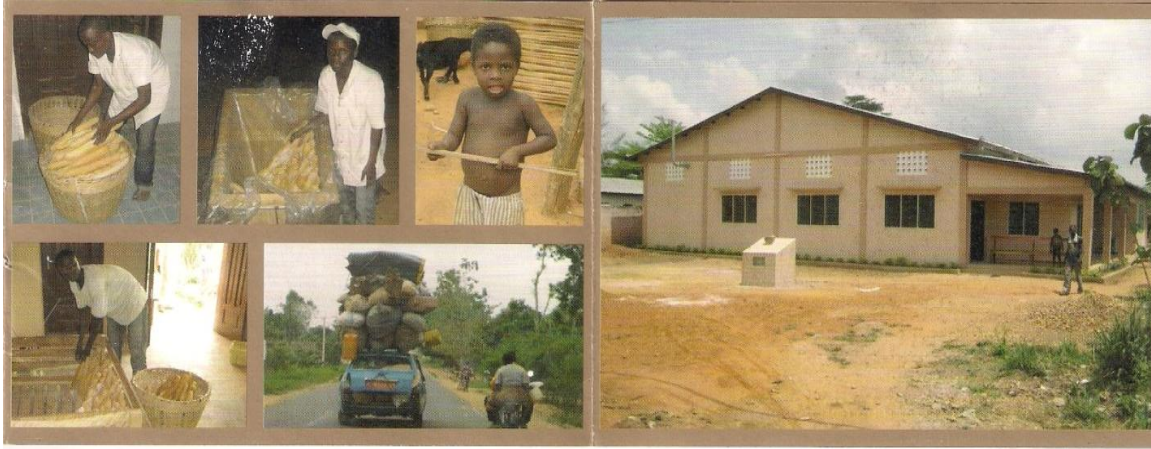

Mera Dog 's Community Contribution

Dogbo is a city located in Benin, which has a population of approximately 80,000 residents living in 40 villages. As a small and impoverished city, it lacks facilities that most of us take for granted in our daily lives. As part of Mera Dog's strong belief behind charitable causes, it has been actively involved in the Pro Dogbo project for years, and recently one of the major achievements was its involvement in the completion of a training bakery in Dogbo. It is the first bakery located in the city and there are plans for further extensions, hence any donations made this year will be contributed to the cause.

Education, confidence building & support

- Approx 1,000 loaves are produced at the bakery each day
- 8 trainees are completing apprenticeships
- Residents are involved in the bakery's promoting drives to increase their household income
- A true success story with the help of Pro Dogbo.
- More information can be obtained from www.pro-dogbo.de